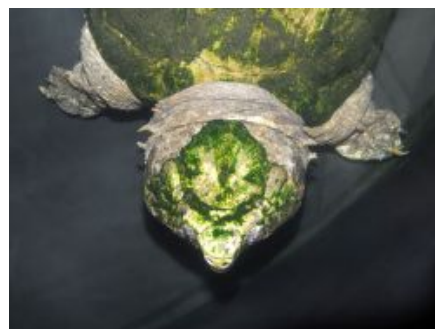

11 and 13 years of age. Mating season is between April and June and in this period, the females will lay clutches of between 8-50 eggs in a hole dug in the sand about 50 metres from shore. The eggs are incubated in the sand for 100-140 days before the hatchlings emerge. The hatchlings look very much like the adult Alligator Snapping Turtle and are left to fend for themselves.

### Alligator Snapping Turtle

The Alligator Snapping Turtle has three very distinctive ridges running along the length of its shell. Their shell can grow up to about 66 centimetres long and they can weigh up to 80 kilograms. They have an extremely long tail, which can be as long as their shell. They have a rather large head with sharp, beak like jaws.

#### Diet

The Alligator Snapping Turtle is both a hunter and scavenger and will eat fish, frogs, snakes, snails, worms, clams, crayfish aquatic plants and even other turtles. This turtle has a unique method of catching its prey. It will sit motionless on the bottom of the waterway with its mouth open. They have a small, pink, worm-like lure on the bottom of their mouth which they wiggle to attract their prey. Once the prey item is close enough, The Alligator Snapping Turtle will grab it with its powerful jaws.

### Lightning

Lightning is our largest Alligator Snapper and the father of our four sub-adults. He weighs over 60kg and gets his name 'Lightning' for a reason. He doesn't particularly like anyone intruding in on him in his pond and he will very quickly chase you out. On the other hand if you are bringing him some nice juicy fish it is a totally different story.